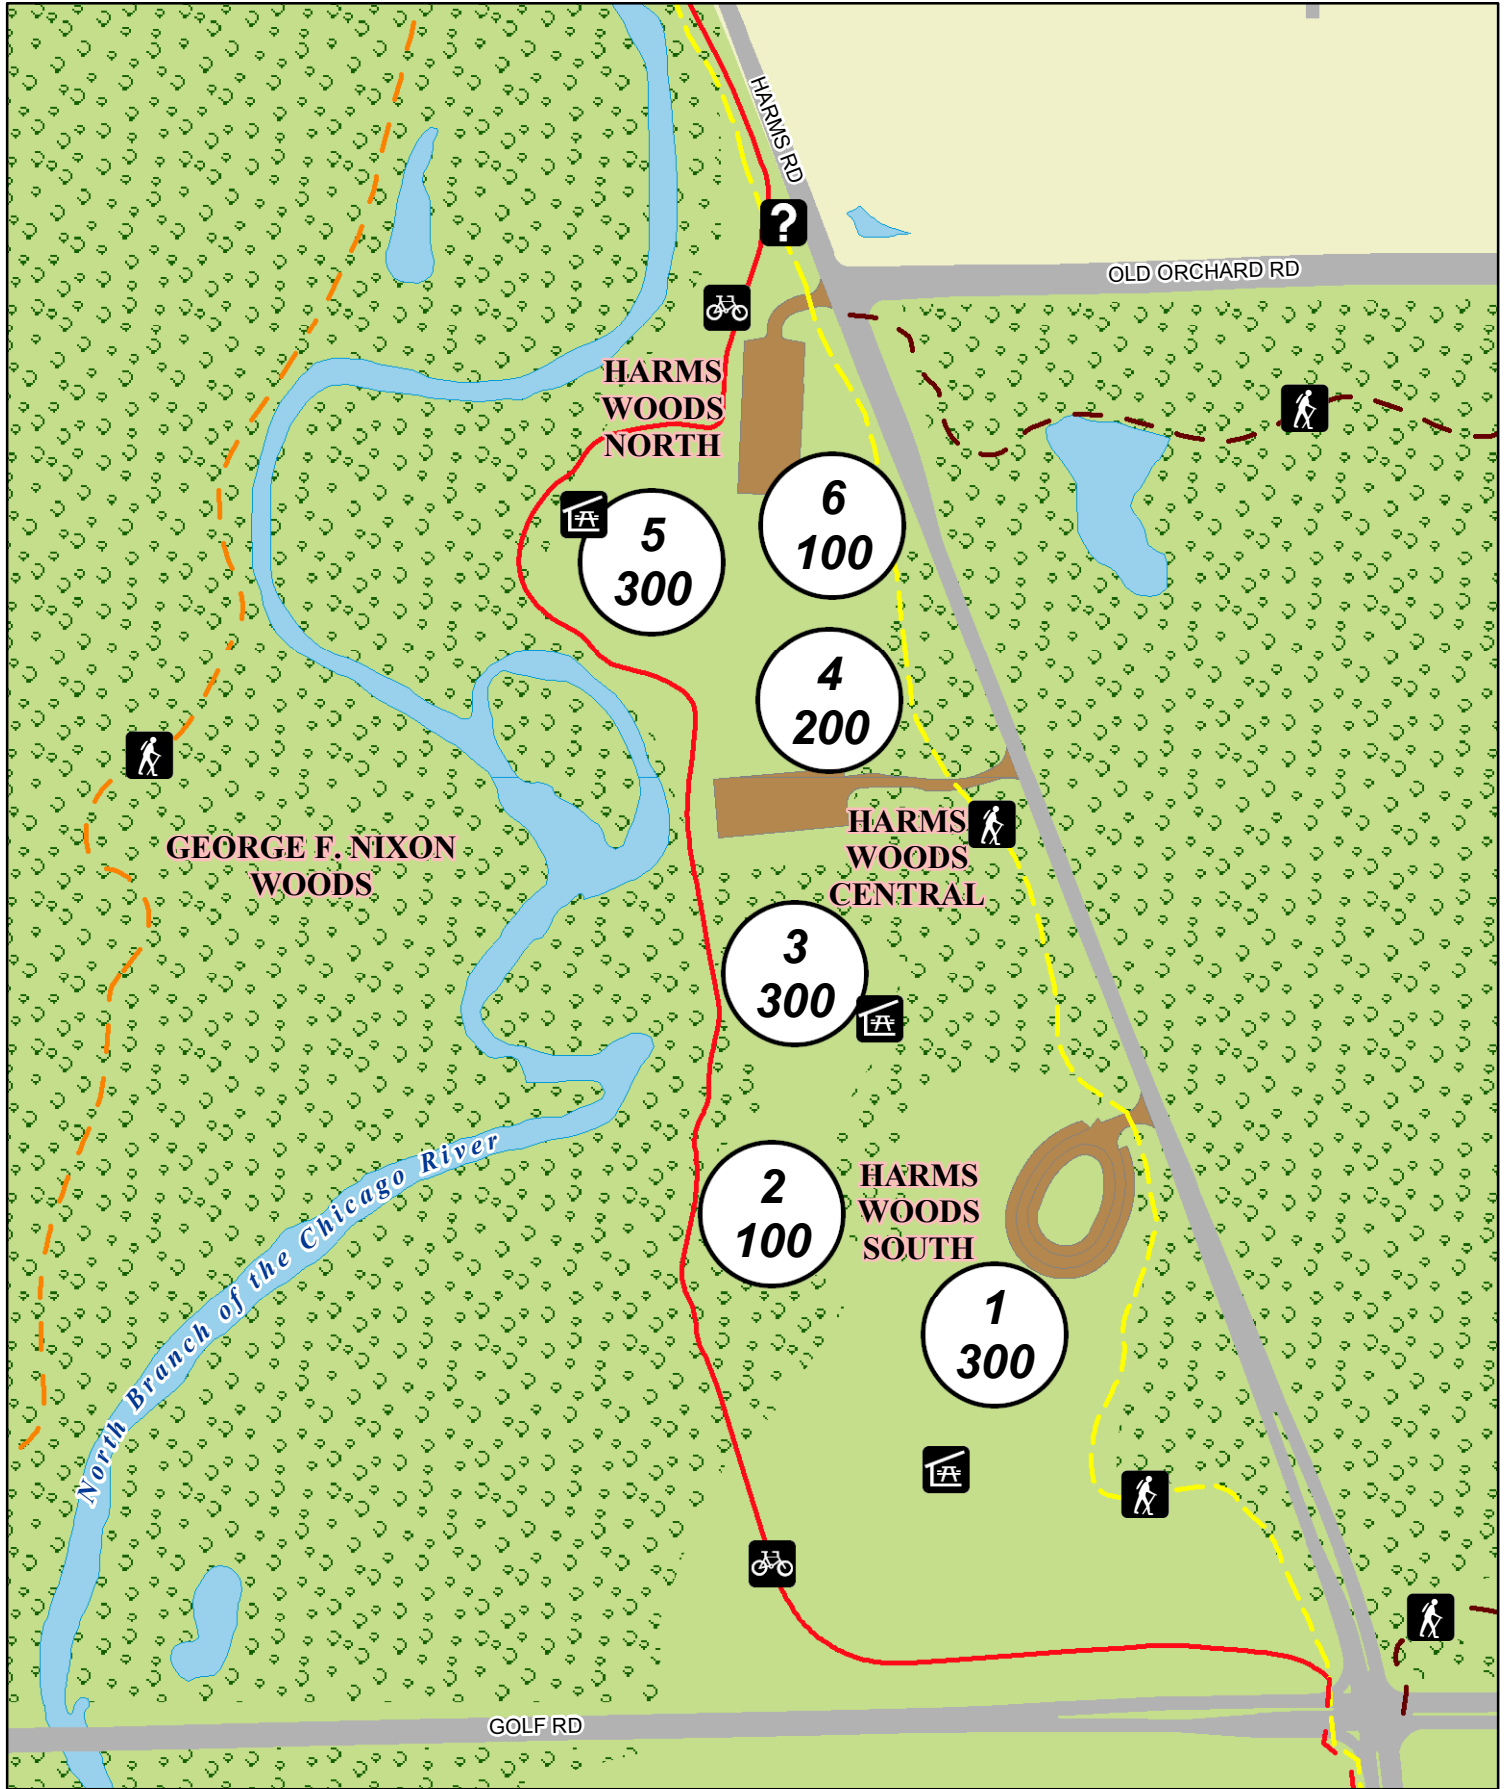

Picnic Groves

HARMS WOODS

SKOKIE DIVISION

1
000
Grove Number
Capacity

Shelter
Information

Unpaved Trail
Paved Trail

Trees
Parking